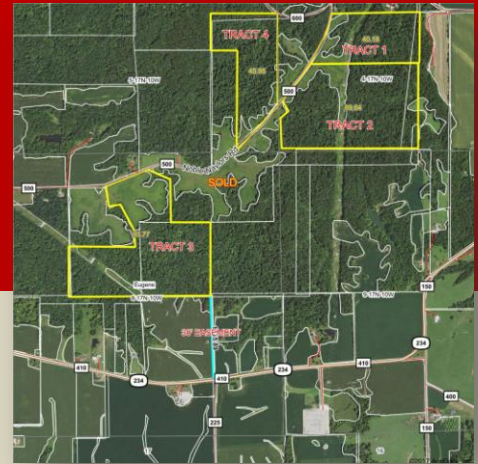

LAND FOR SALE

+/- 269.76 acres

EugeneTwp., Vermillion Co., Indiana

Directions: West of Eugene, Indiana on CR 550 N to CR 500 N. Follow CR 500 N to property.

PREMIER HUNTING FARM – One of the best locations for harvest of deer and turkey in this area.

- 269.76 acres with 37.5 acres of CRP
- **Taxes:** Approximately \$9.50 per acre, depending on Tract
- **Price:** \$3,995 per acre

Randy Hicks, Listing Agent
The Warren Agency
Covington, IN 47932 • randy@thewarrenagency.com
Office: 765-793-2147 • Cell: 765-230-8105
www.thewarrenagency.com