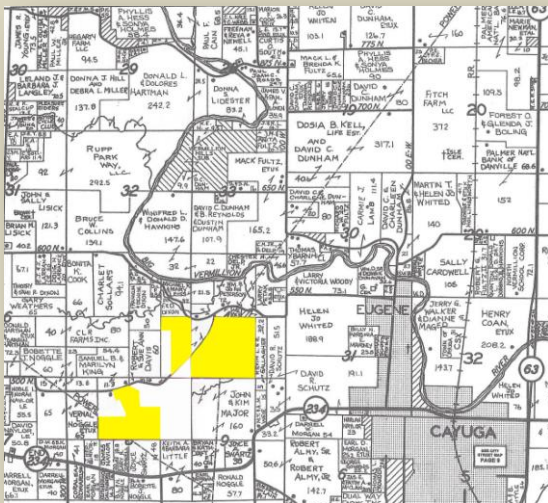

LAND FOR SALE

+/- 269.76 acres

EugeneTwp., Vermillion Co., Indiana

Directions: West of Eugene, Indiana on CR 550 N to CR 500 N. Follow CR 500 N to property.

PREMIER HUNTING FARM – One of the best locations for harvest of deer and turkey in this area.

- 269.76 acres with 37.5 acres of CRP
- **Taxes:** Approximately \$9.50 per acre, depending on Tract
- **Price:** \$3,995 per acre

Randy Hicks, Listing Agent
The Warren Agency
Covington, IN 47932 • randy@thewarrenagency.com
Office: 765-793-2147 • Cell: 765-230-8105
www.thewarrenagency.com